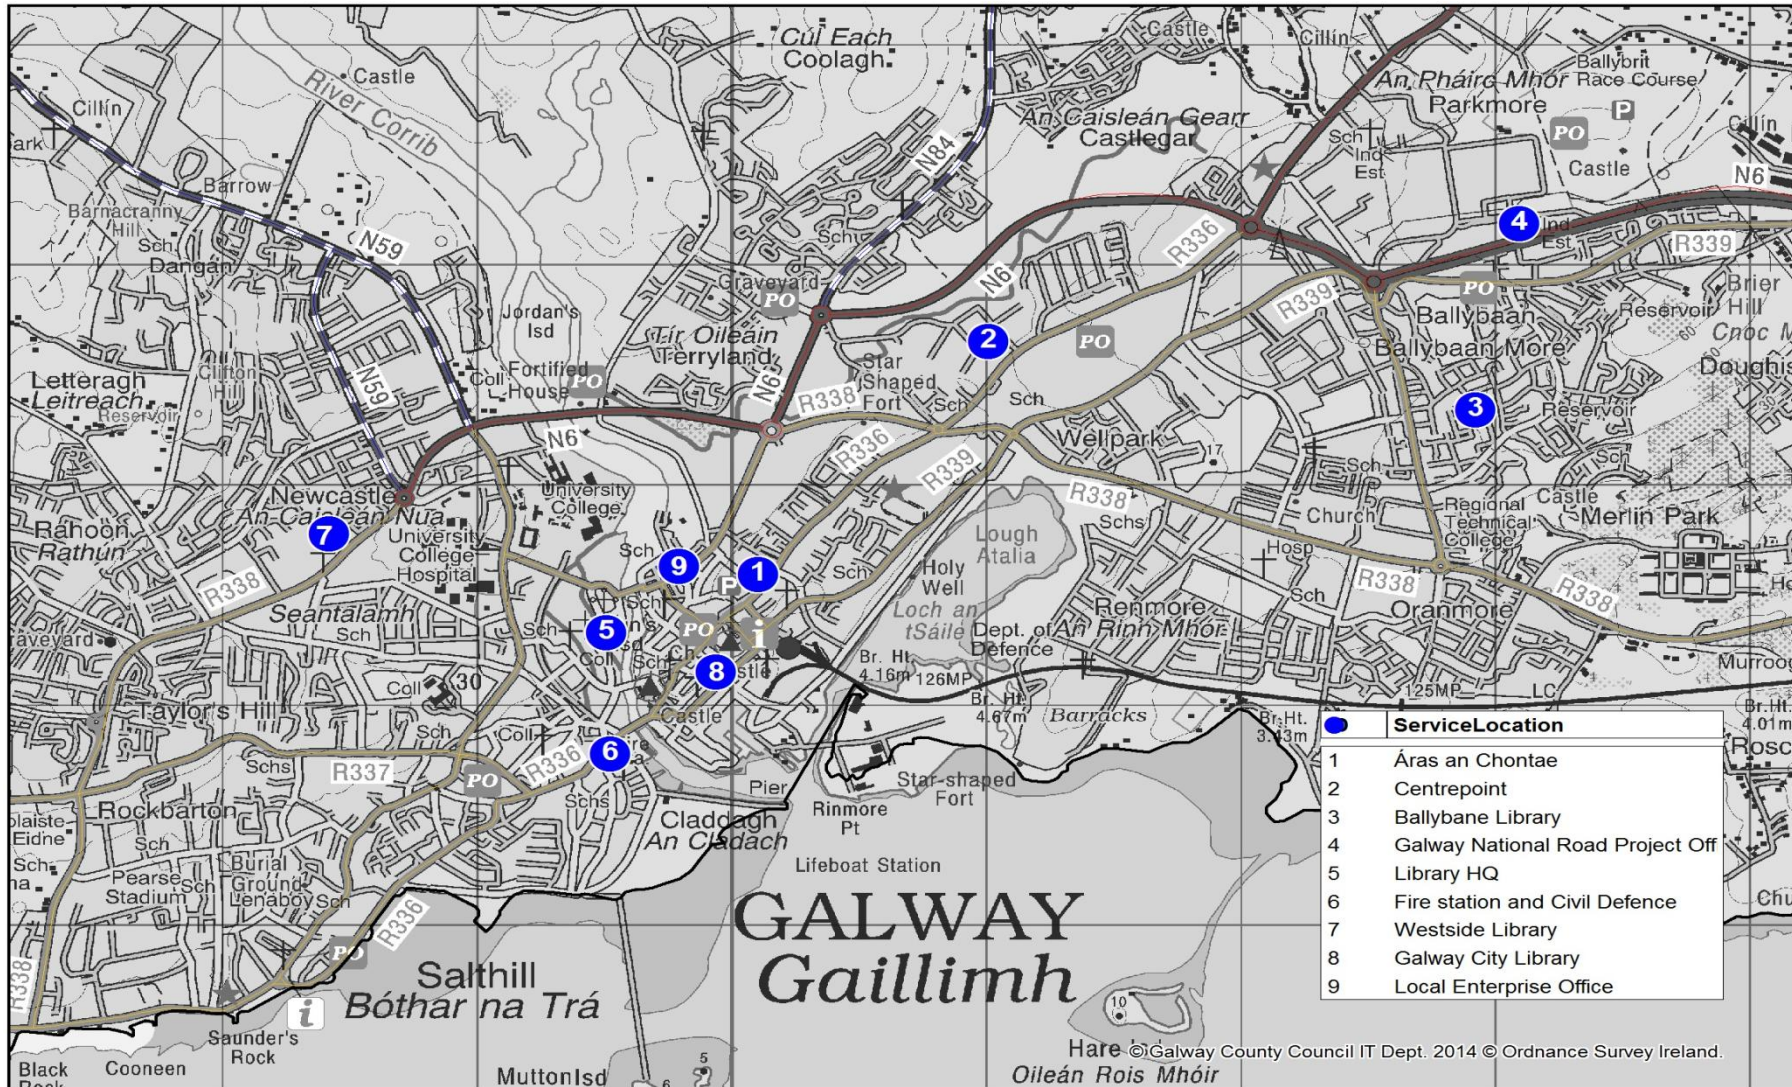

Our services are provided throughout the County including the Islands. The main administration centre is located at Áras an Chontae in Prospect Hill in Galway City. Centre, close to Eyre Square.

Suíomh na Seirbhísí agus na gCeantar Bardasacha

Location of Services and Municipal Districts